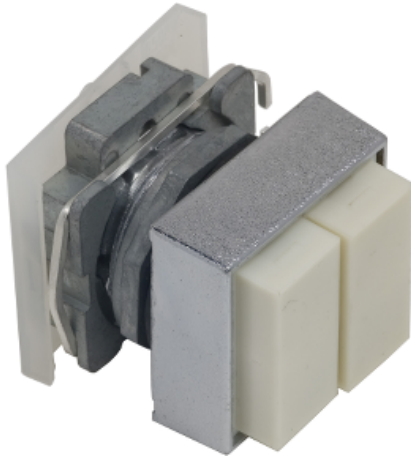

Product availability : Stock - Normally stocked in distribution facility

Price** : 57.00 USD

Ordering and shipping details

Category	21427 - 9001 KX
Discount Schedule	CS1
GTIN	00785901524441
Package weight(Lbs)	0.14 kg (0.31 lb(US))
Returnability	Yes
Country of origin	MX